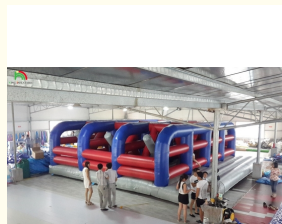

More Images