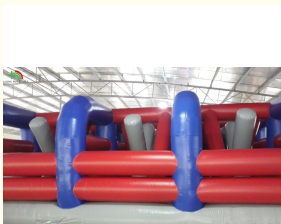

More Images