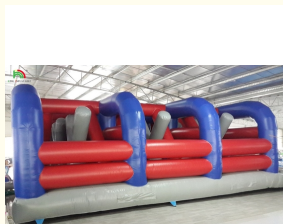

More Images